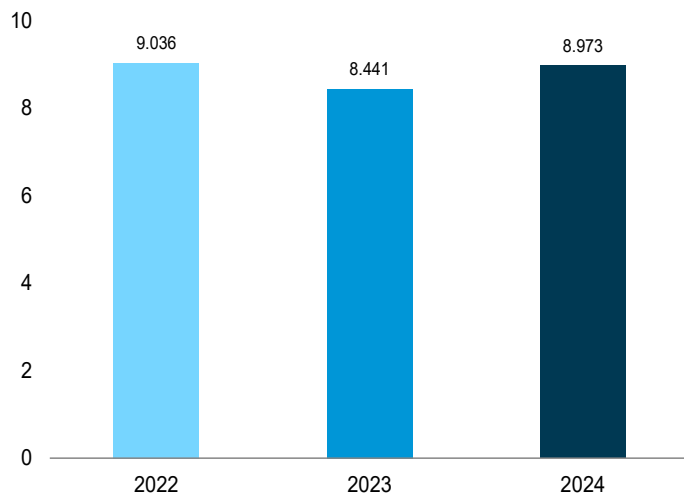

Figure 1.3 Primary Energy Consumption

(Quadrillion Btu)

By Source, [a] 1949–2023

By Source, [a] Monthly

Total, January

By Source, [a] January 2024

[a] Small quantities of net imports of coal coke and electricity are not shown.
 Web Page: <http://www.eia.gov/totalenergy/data/monthly/#summary>.
 Source: Table 1.3.