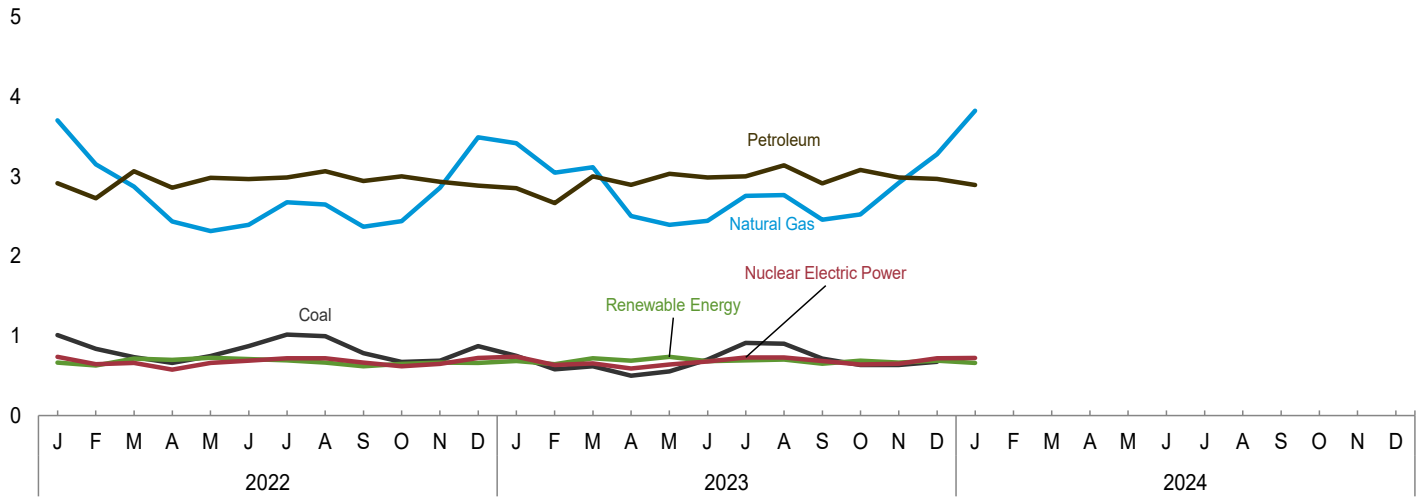

Figure 1.3 Primary Energy Consumption

(Quadrillion Btu)

By Source, [a] 1949–2023

By Source, [a] Monthly

Total, January

By Source, [a] January 2024

[a] Small quantities of net imports of coal coke and electricity are not shown.
 Web Page: <http://www.eia.gov/totalenergy/data/monthly/#summary>.
 Source: Table 1.3.