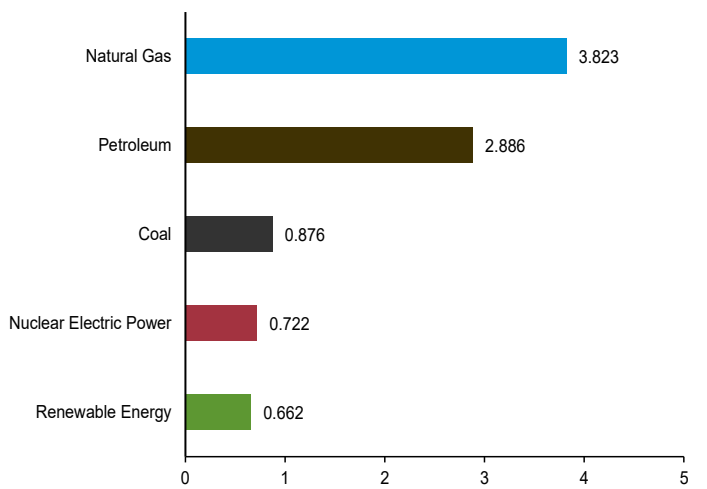

Figure 1.3 Primary Energy Consumption

(Quadrillion Btu)

By Source, [a] 1949–2023

By Source, [a] Monthly

Total, January

By Source, [a] January 2024

[a] Small quantities of net imports of coal coke and electricity are not shown.
 Web Page: <http://www.eia.gov/totalenergy/data/monthly/#summary>.
 Source: Table 1.3.