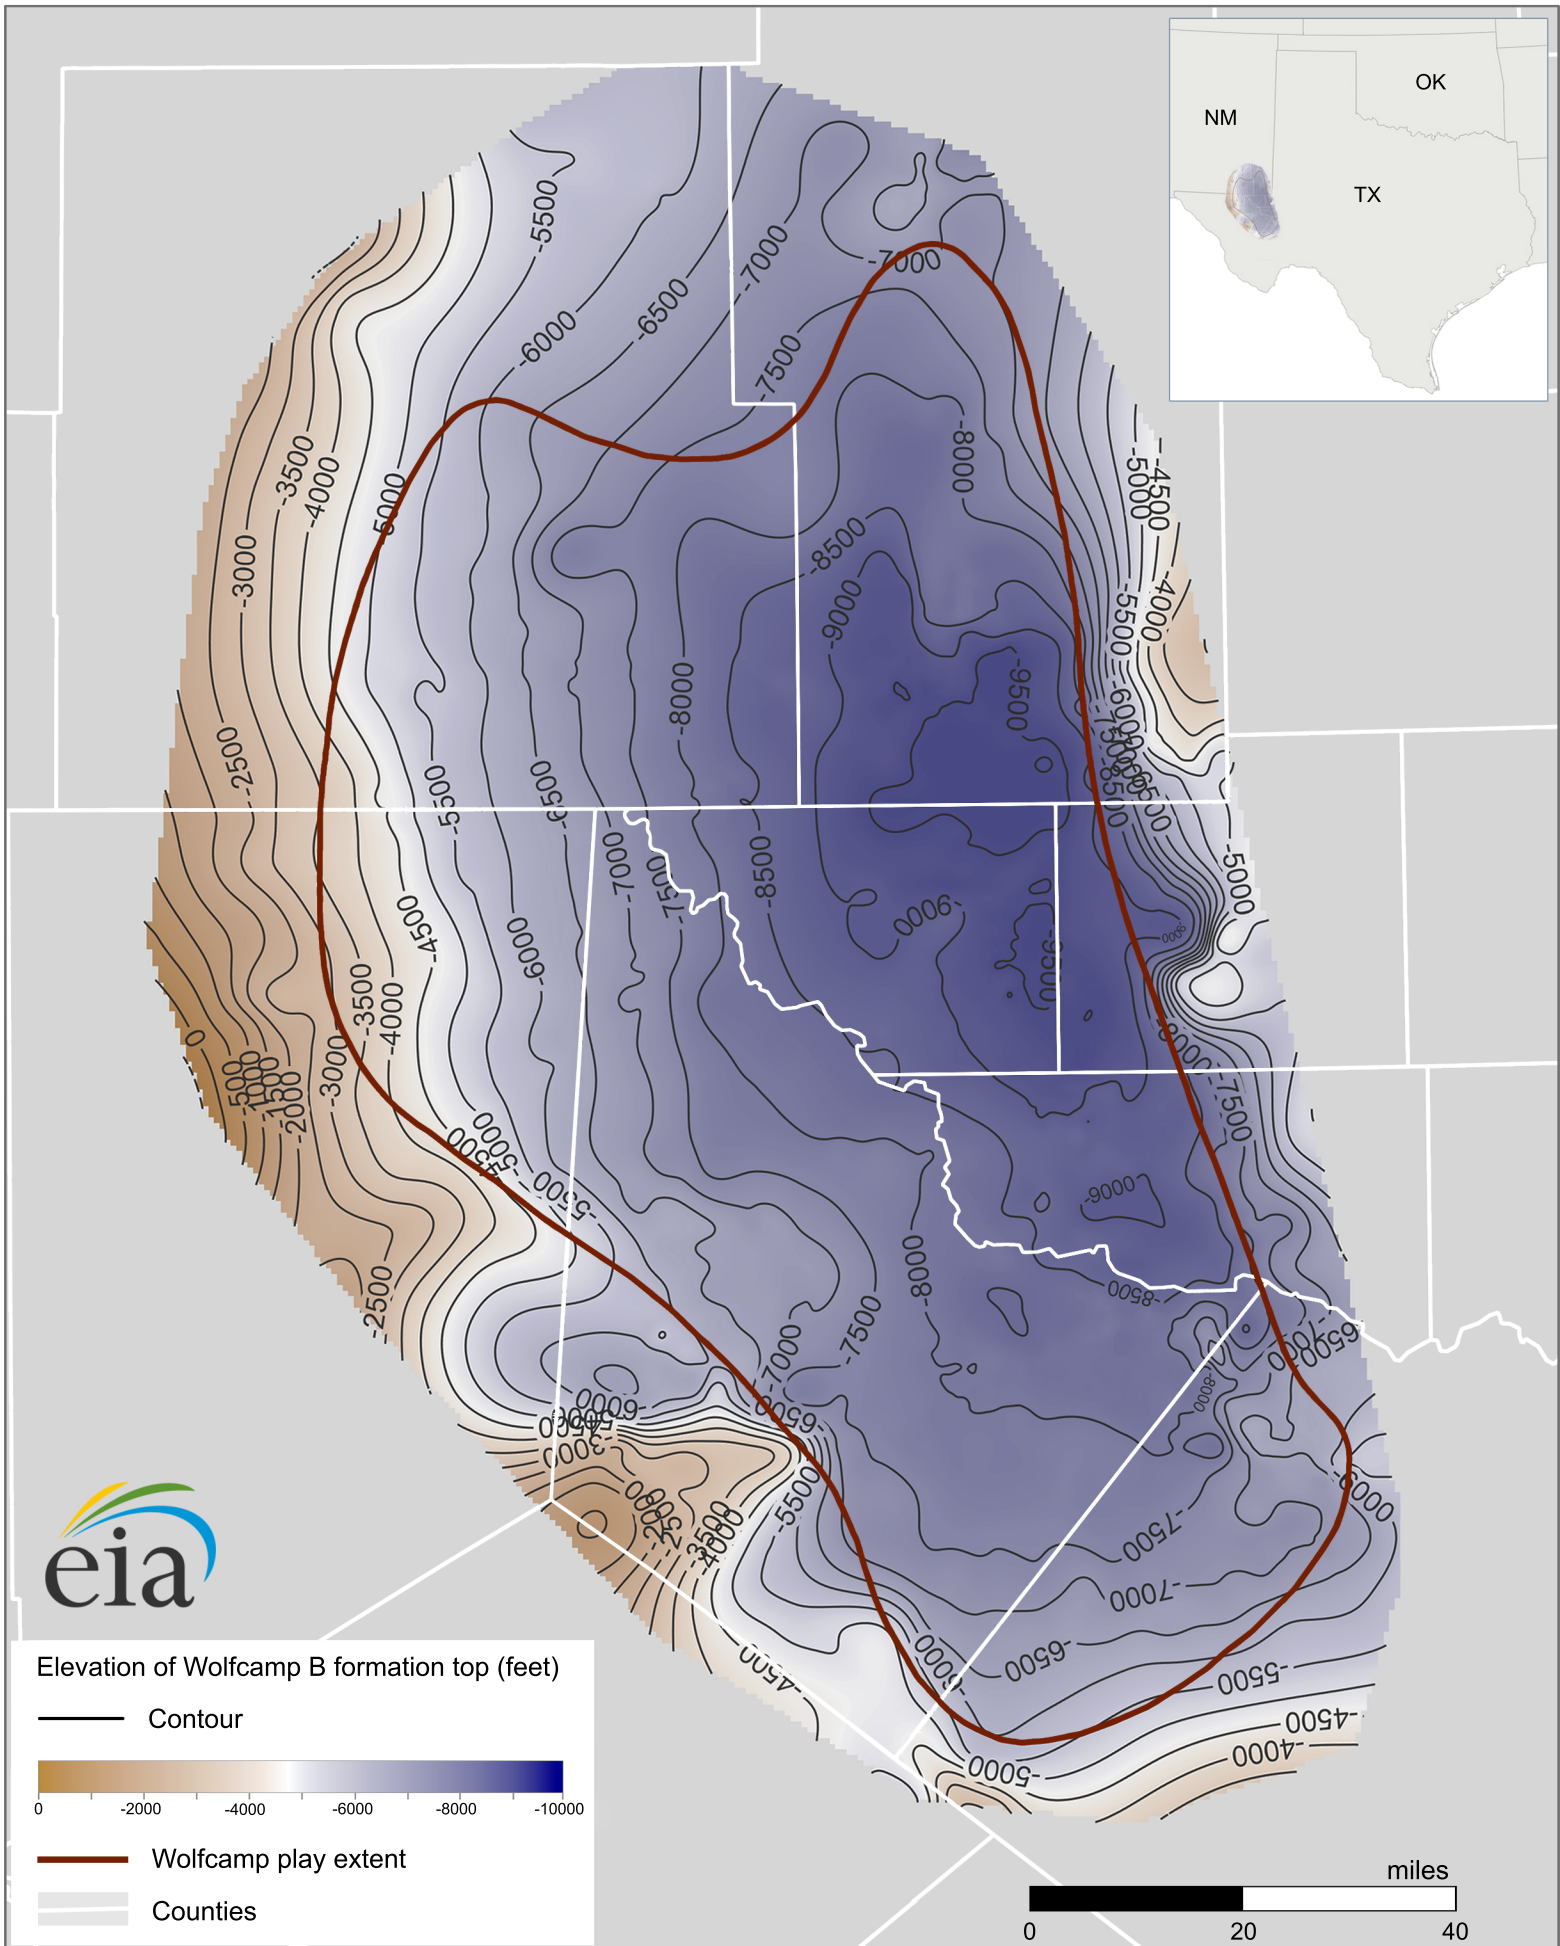

# Wolfcamp B formation structure map (Delaware Basin)

Source: U.S. Energy Information Administration based on DrillingInfo Inc., U.S. Geological Survey.