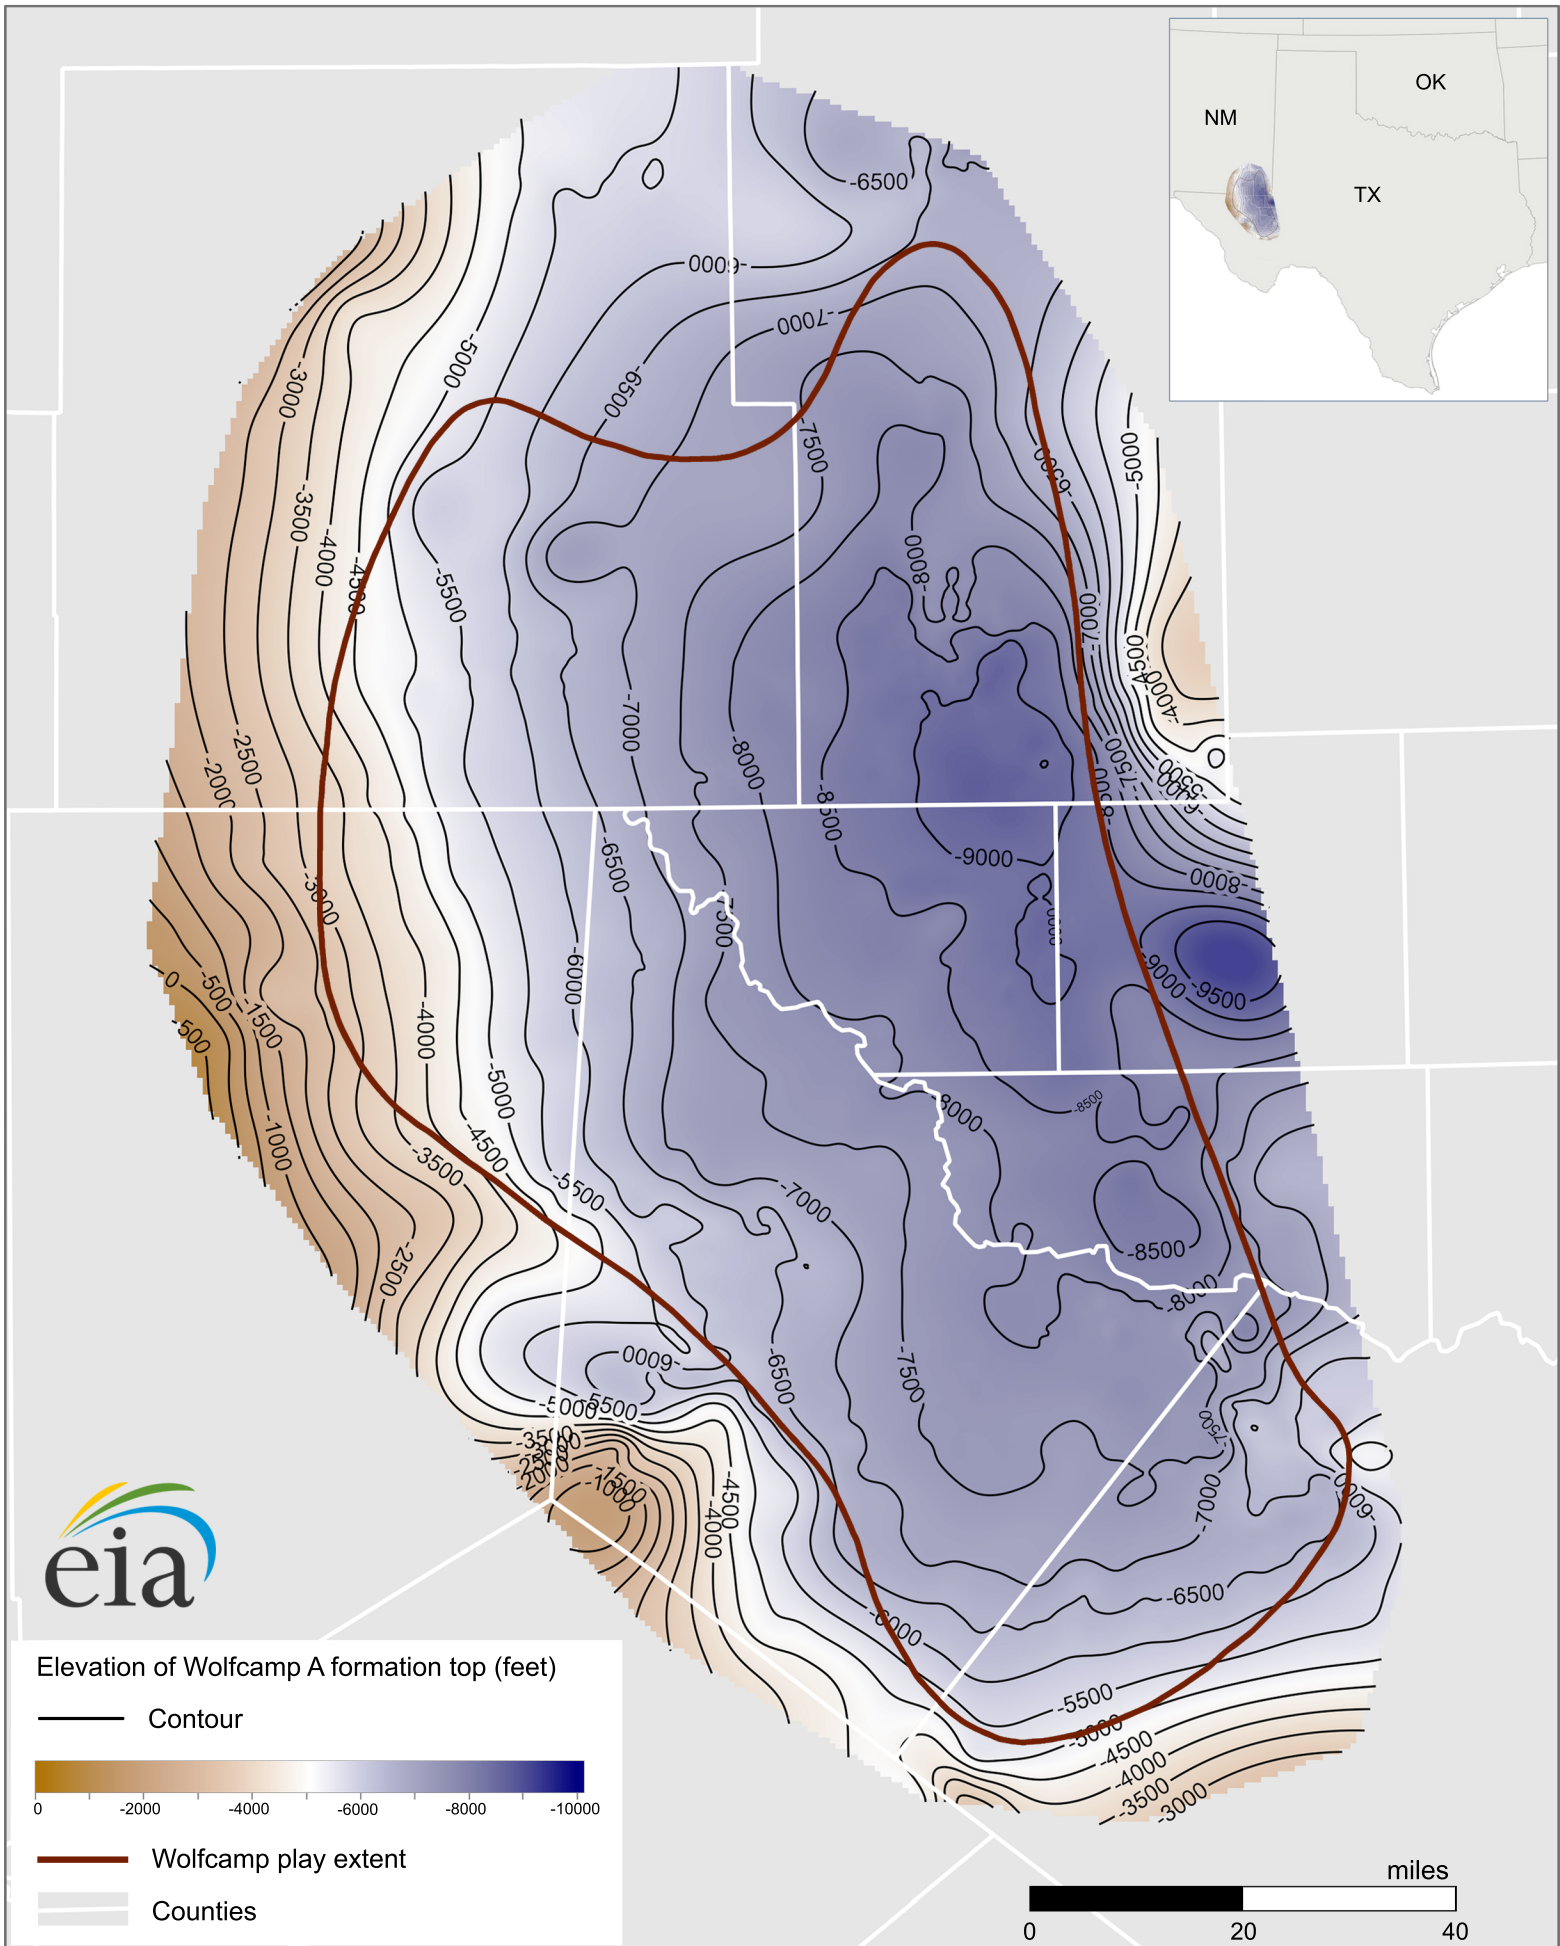

Wolfcamp A formation structure map (Delaware Basin)

Source: U.S. Energy Information Administration based on DrillingInfo Inc., U.S. Geological Survey.