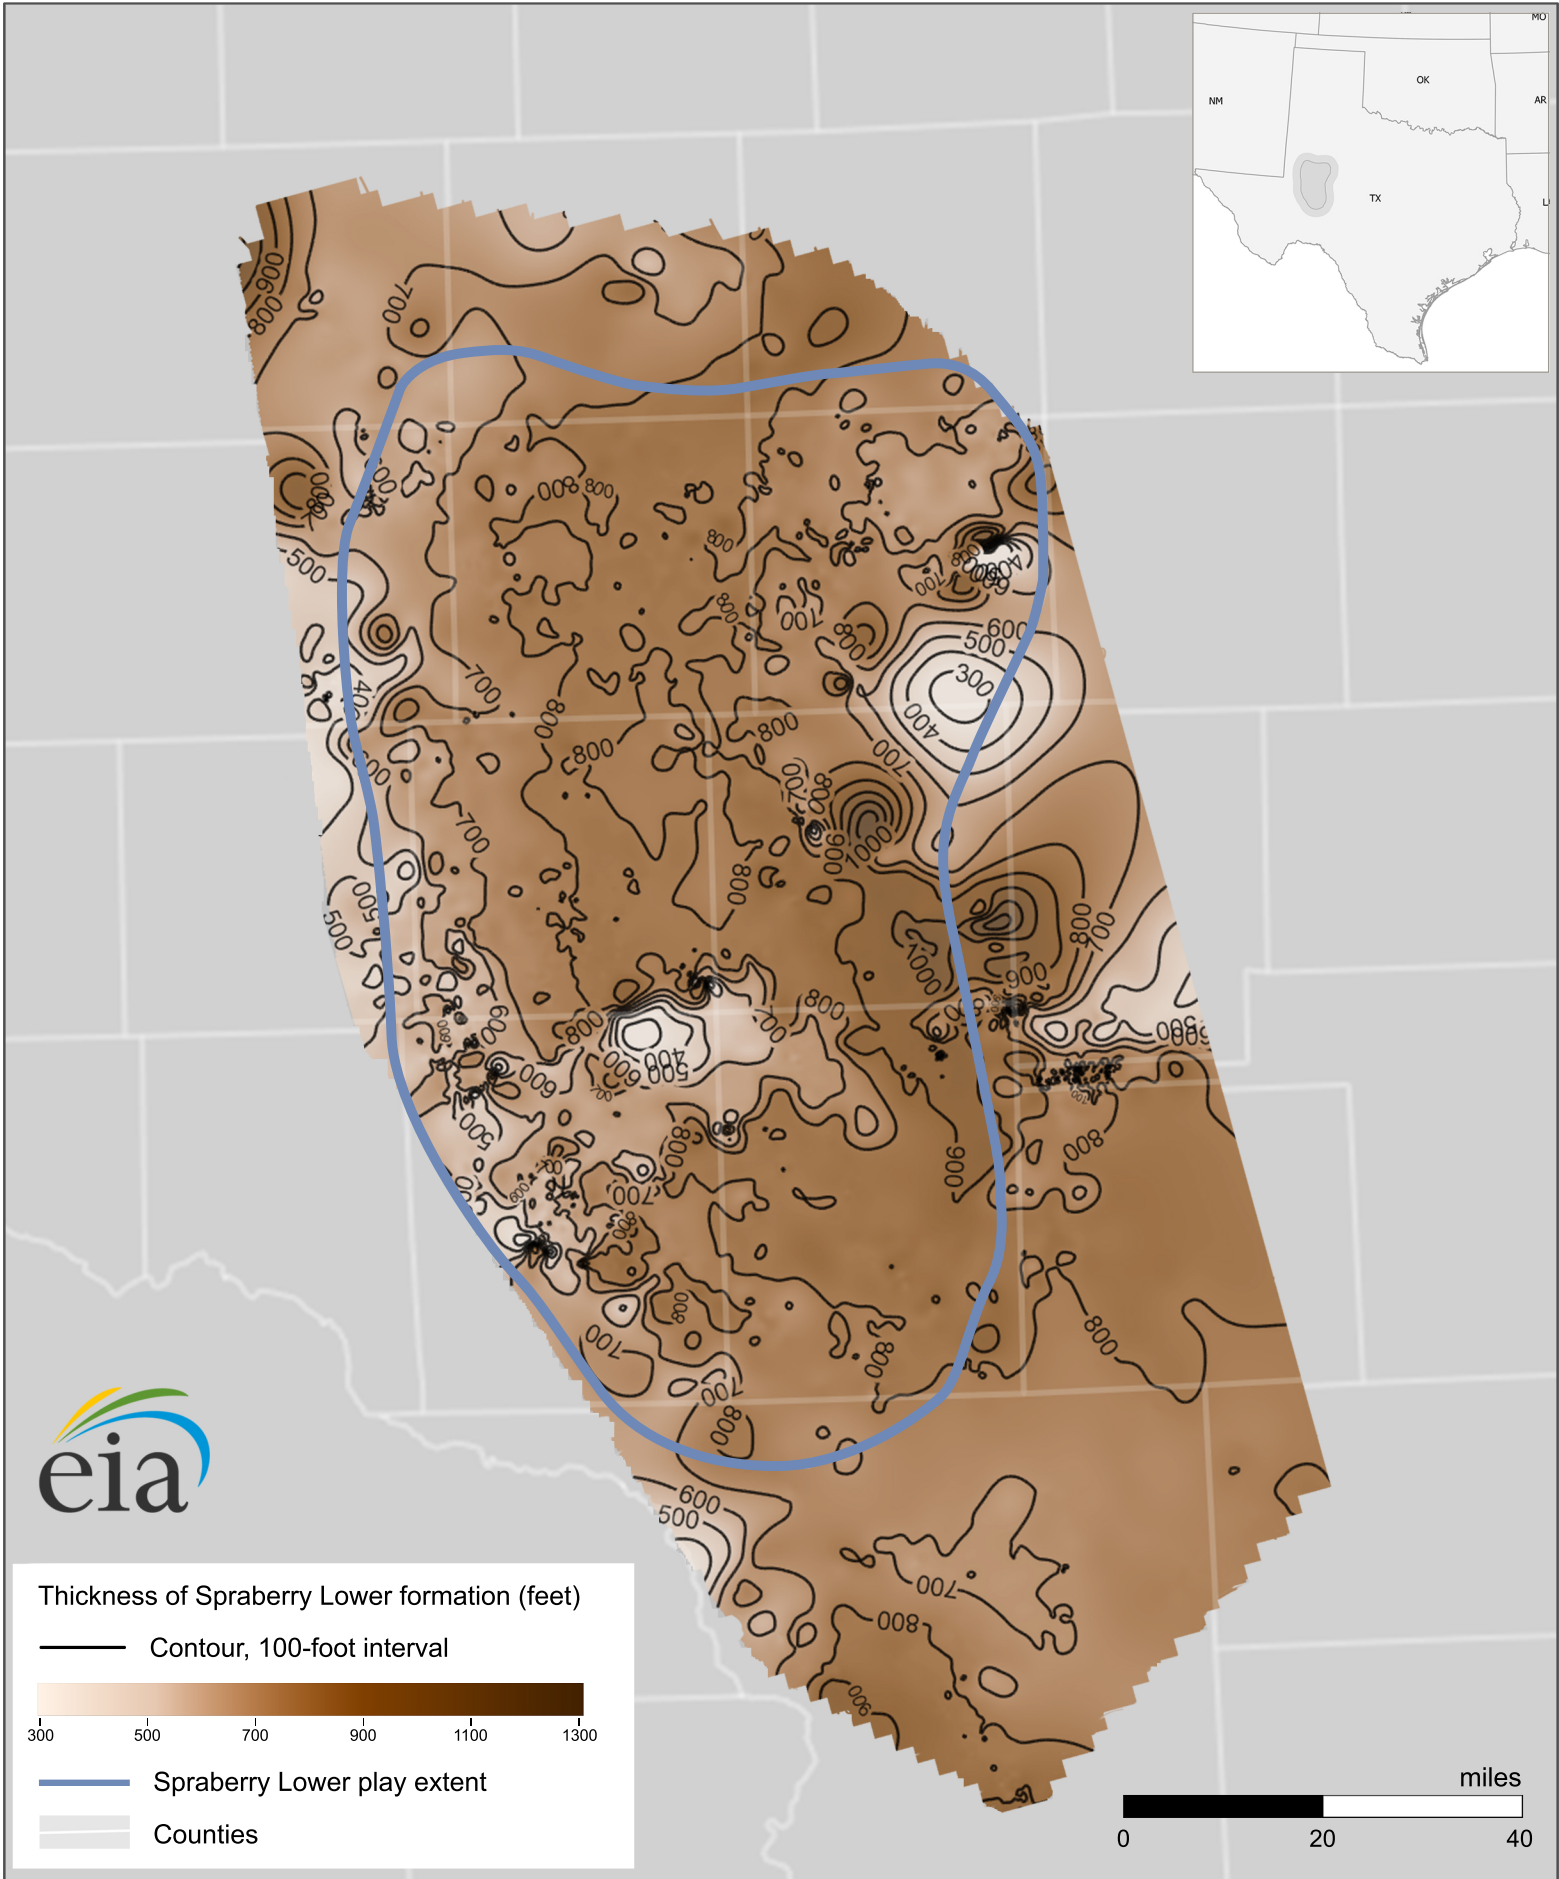

Spraberry Lower formation thickness map (Midland Basin)

Source: U.S. Energy Information Administration based on Enverus (DrillingInfo) Inc., U.S. Geological Survey. Updated February 2021.