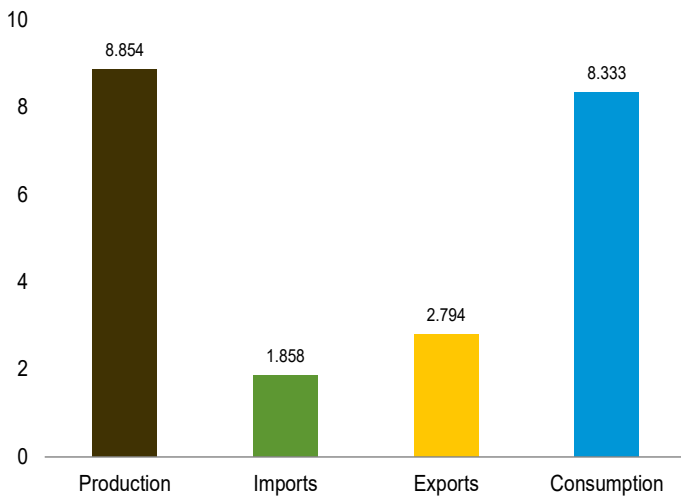

Figure 1.1 Primary Energy Overview

(Quadrillion Btu)

Overview, 1949–2023

Overview, Monthly

Overview, December 2023

Net Imports, January–December

Web Page: <http://www.eia.gov/totalenergy/data/monthly/#summary>.