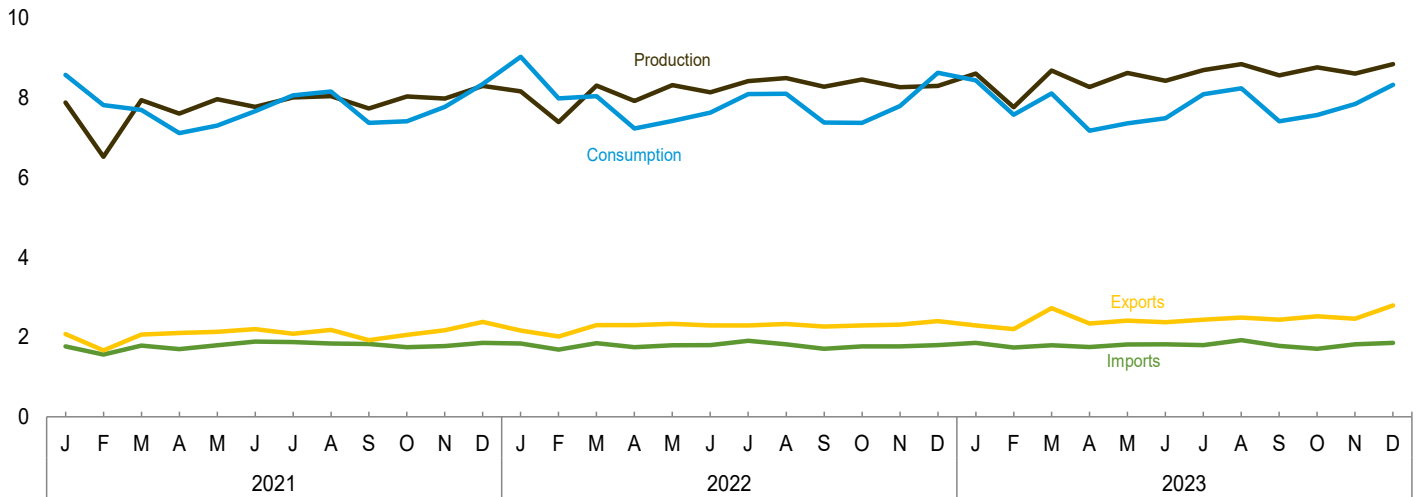

Figure 1.1 Primary Energy Overview

(Quadrillion Btu)

Overview, 1949–2023

Overview, Monthly

Overview, December 2023

Net Imports, January–December

Web Page: <http://www.eia.gov/totalenergy/data/monthly/#summary>.

Source: Table 1.1.