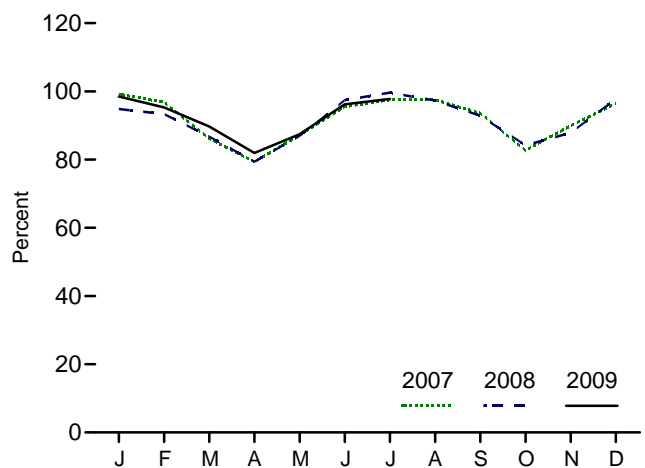

Figure 8.1 Nuclear Energy Overview

Operable Units, End of Year, 1973-2008

Electricity Net Generation, 1973-2008

Nuclear Share of Electricity Net Generation, 1973-2008

Nuclear Electricity Net Generation

Capacity Factor, Monthly