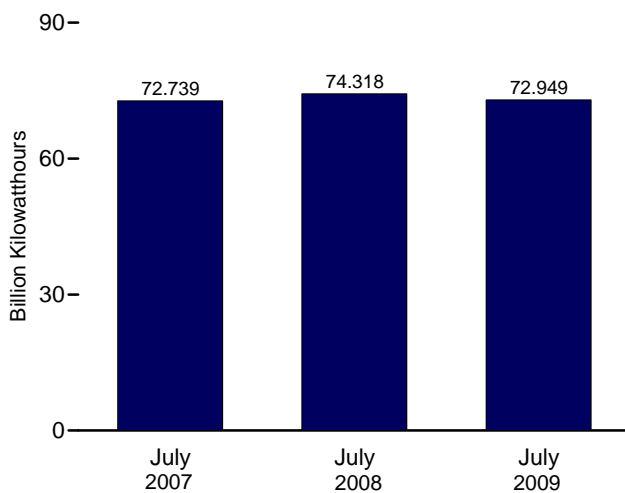

Figure 8.1 Nuclear Energy Overview

Operable Units, End of Year, 1973-2008

Electricity Net Generation, 1973-2008

Nuclear Share of Electricity Net Generation, 1973-2008

Nuclear Electricity Net Generation

Capacity Factor, Monthly