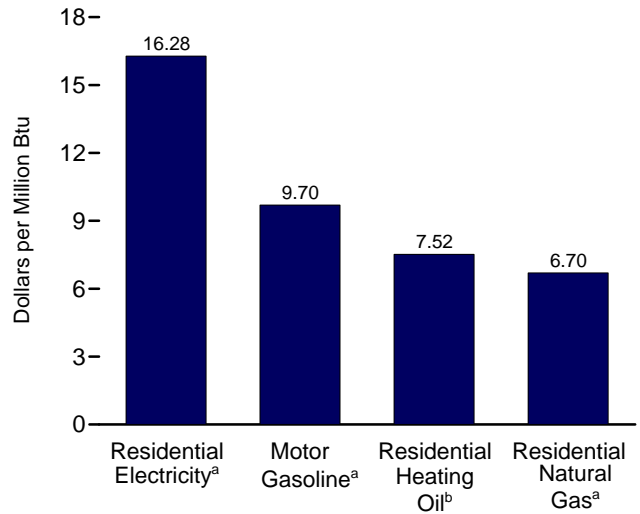

Figure 1.6 Cost of Fuels to End Users in Real (1982-1984) Dollars

Costs, 1973-2008

Costs, July 2009

Residential Electricity^a, Monthly

Motor Gasoline^a, Monthly

Residential Heating Oil^b, Monthly

Residential Natural Gas^a, Monthly

^aIncludes taxes.

^bExcludes taxes.

Note: See "Real Dollars" in Glossary.

Web Page: <http://www.eia.doe.gov/emeu/mer/overview.html>.

Source: Table 1.6.