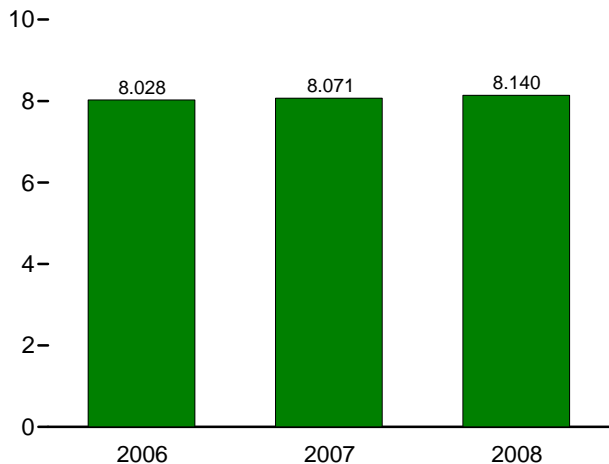

Figure 2.4 Industrial Sector Energy Consumption
(Quadrillion Btu)

By Major Sources, 1973-2007

By Major Sources, Monthly

Total, January-March

By Major Sources, March 2008

Note: Because vertical scales differ, graphs should not be compared.
Web Page: <http://www.eia.doe.gov/emeu/mer/consump.html>.
Source: Table 2.4.