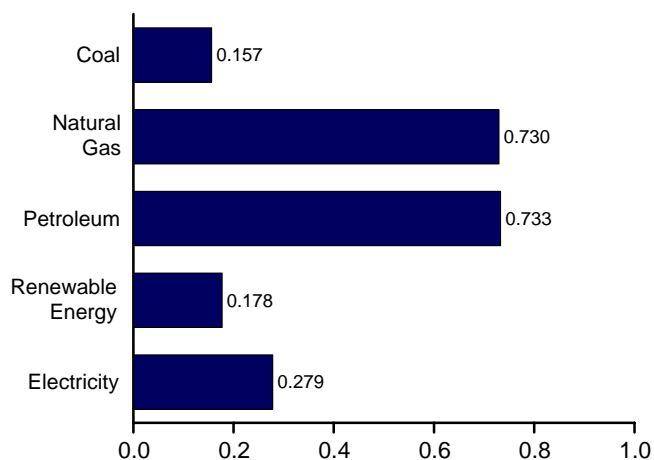

Figure 2.4 Industrial Sector Energy Consumption
(Quadrillion Btu)

By Major Sources, 1973-2007

By Major Sources, Monthly

Total, January-March

By Major Sources, March 2008

Note: Because vertical scales differ, graphs should not be compared.
Web Page: <http://www.eia.doe.gov/emeu/mer/consump.html>.
Source: Table 2.4.