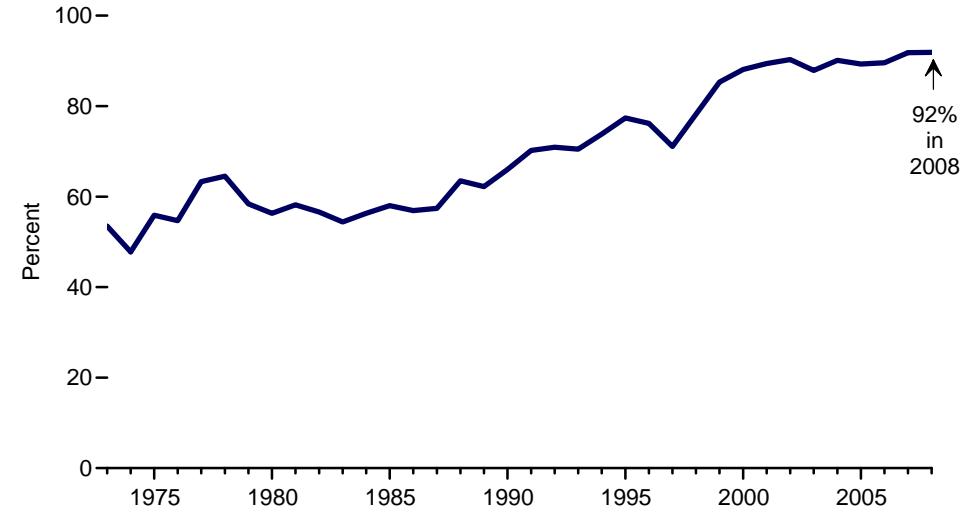

Figure 9.2 Nuclear Power Plant Operations

Total Electricity and Nuclear Electricity Net Generation, 1957-2008

Nuclear Share of Total Electricity Net Generation, 1957-2008

Net Summer Capacity of Operable Units, 1957-2008

Capacity Factor, 1973-2008

Sources: Tables 8.1 and 9.2.