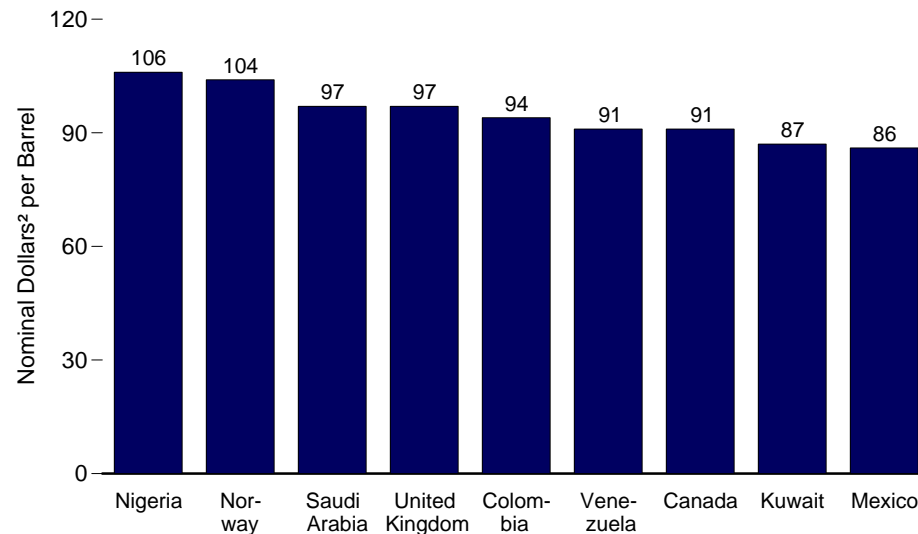

Figure 5.19 Landed Costs of Crude Oil Imports From Selected Countries

Total, 1973¹-2008

By Selected Country, 2008

By Selected OPEC Country, 1973¹-2008

By Selected Non-OPEC Country, 1973¹-2008

¹ 1973 cost is based on October, November, and December data only.

² See "Nominal Dollars" in Glossary.

Note: OPEC=Organization of the Petroleum Exporting Countries.
Source: Table 5.19.