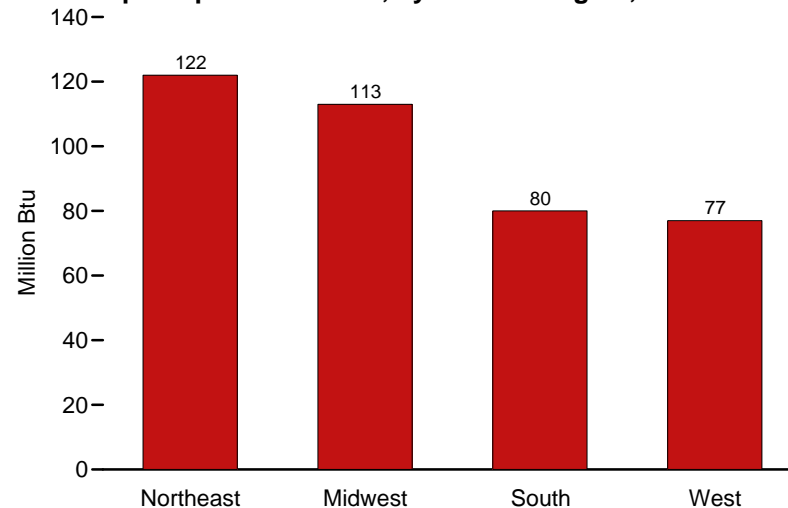

Figure 2.4 Household Energy Consumption

Consumption by All Households, Selected Years, 1978-2005

Consumption by All Households, by Census Region, 2005

Consumption per Household, Selected Years, 1978-2005

Consumption per Household, by Census Region, 2005

Notes: • Data include natural gas, electricity, distillate fuel oil, kerosene, and liquefied petroleum gases; data do not include wood. • For years not shown, there are no data available. Data for 1978-1984 are for April of the year shown through March of following year; data for 1987 forward are for the calendar year. • See Appendix C for map of Census regions.