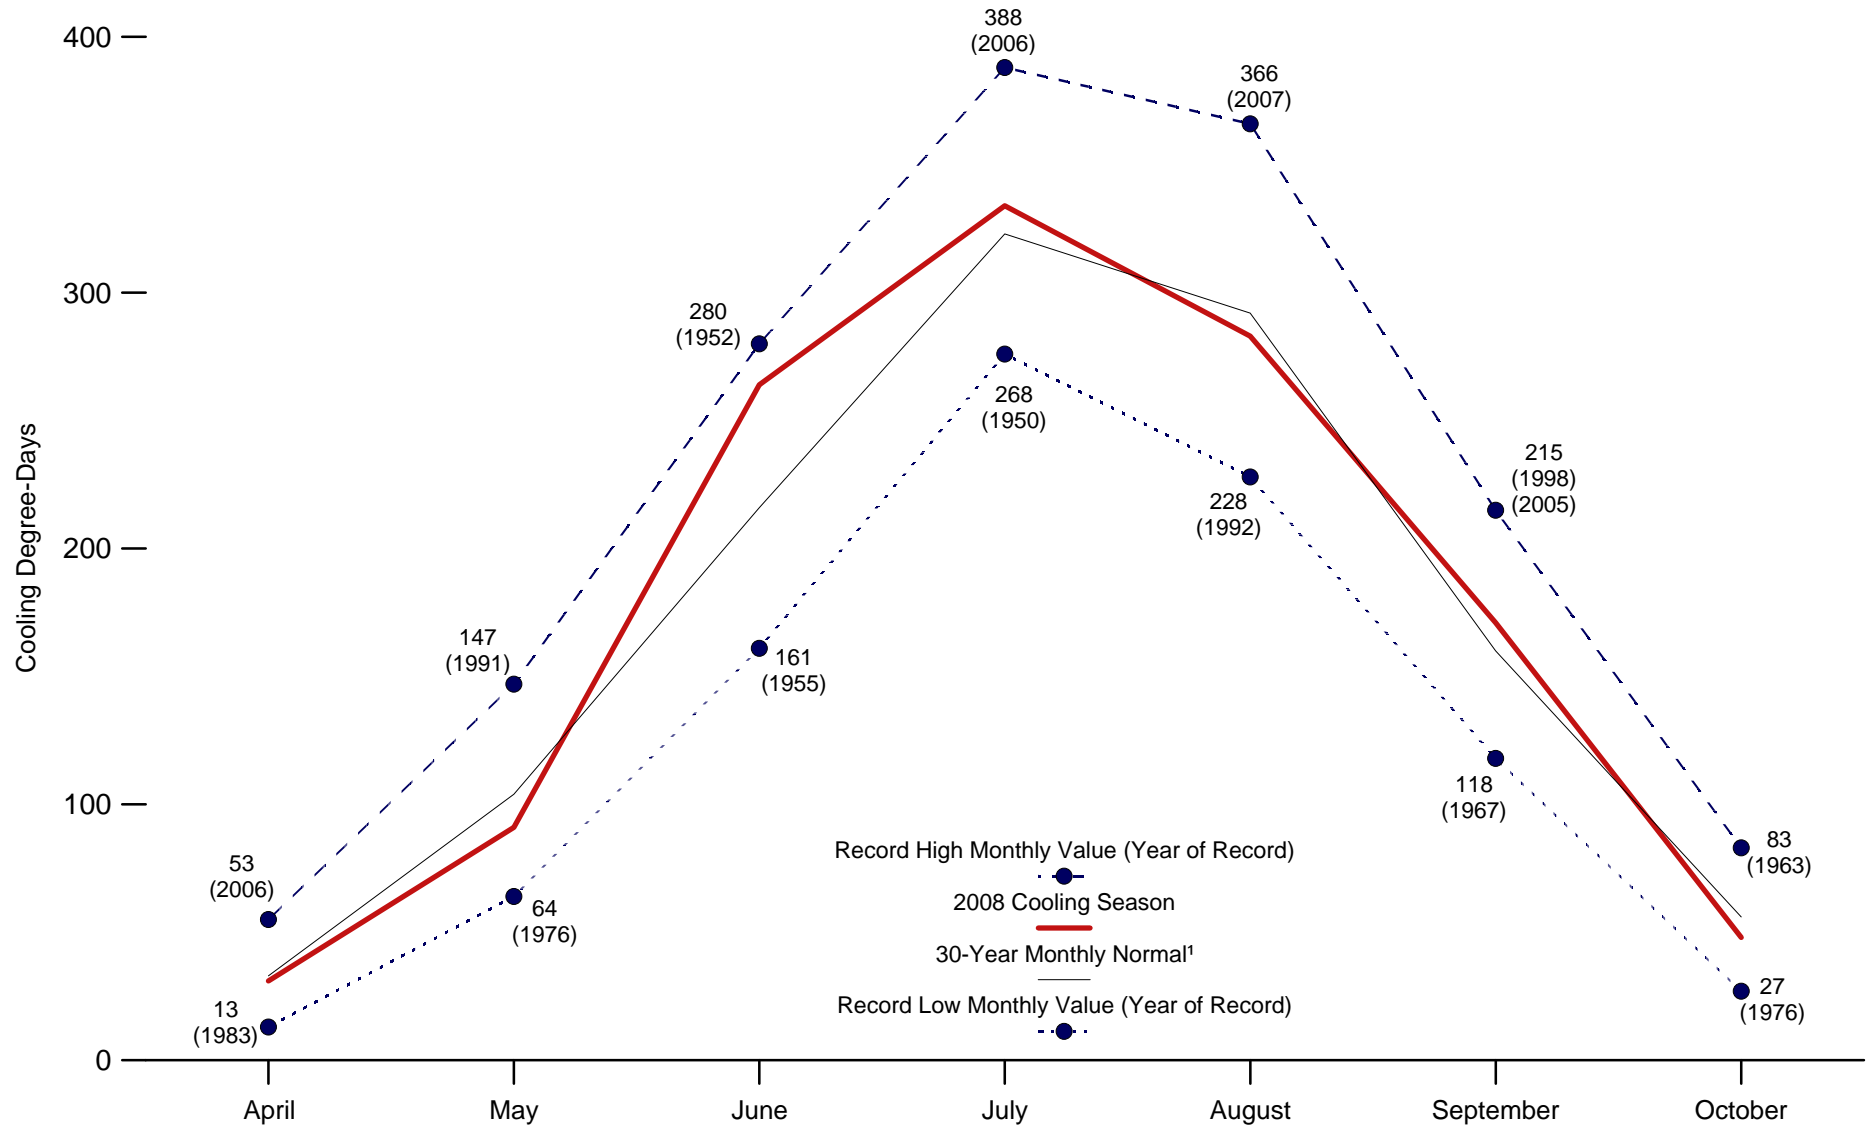

Figure 1.8 Cooling Degree-Days by Month, 1949-2008

¹ Based on calculations of data from 1971 through 2000.

Source: Table 1.8.